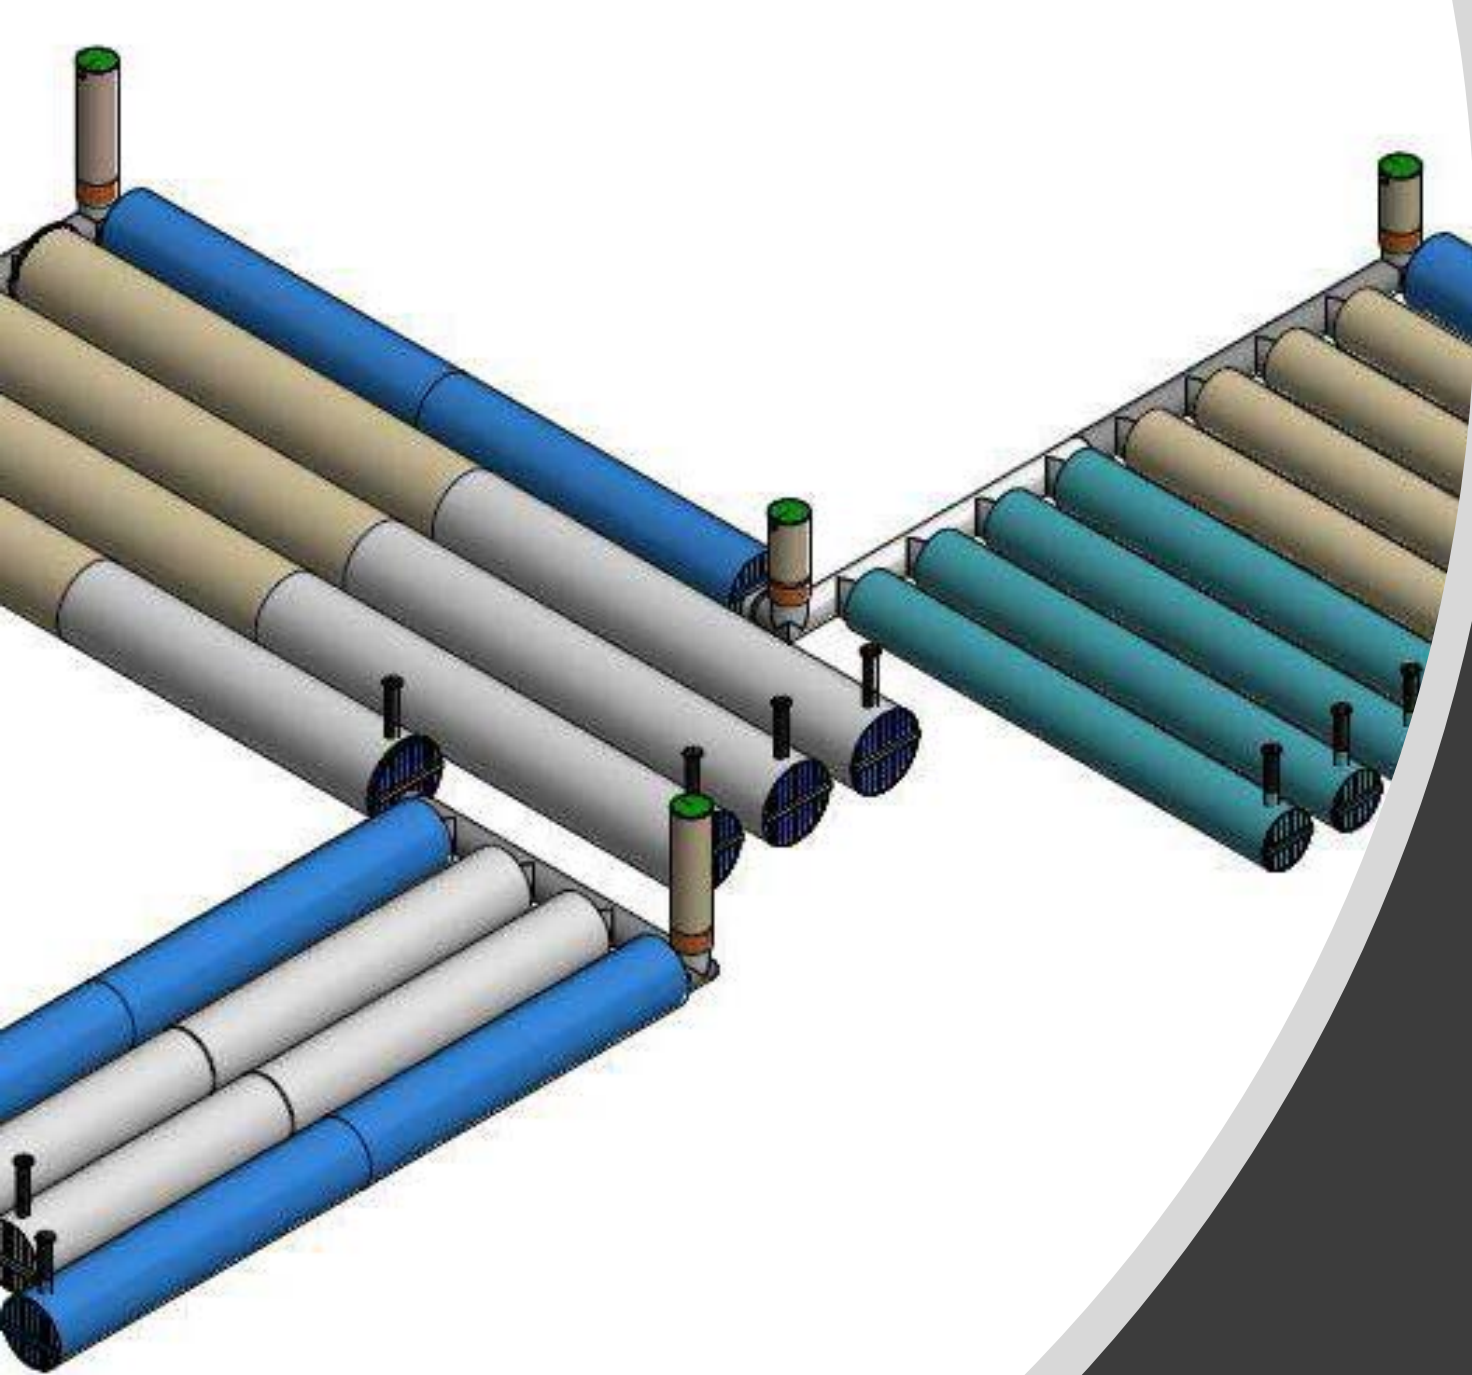

Weholite 96"
CSO Storage

Weholite CSO
Header Piping

Complete
Layout
Drawings for
Storage Needs

Pump Stations and Manholes
